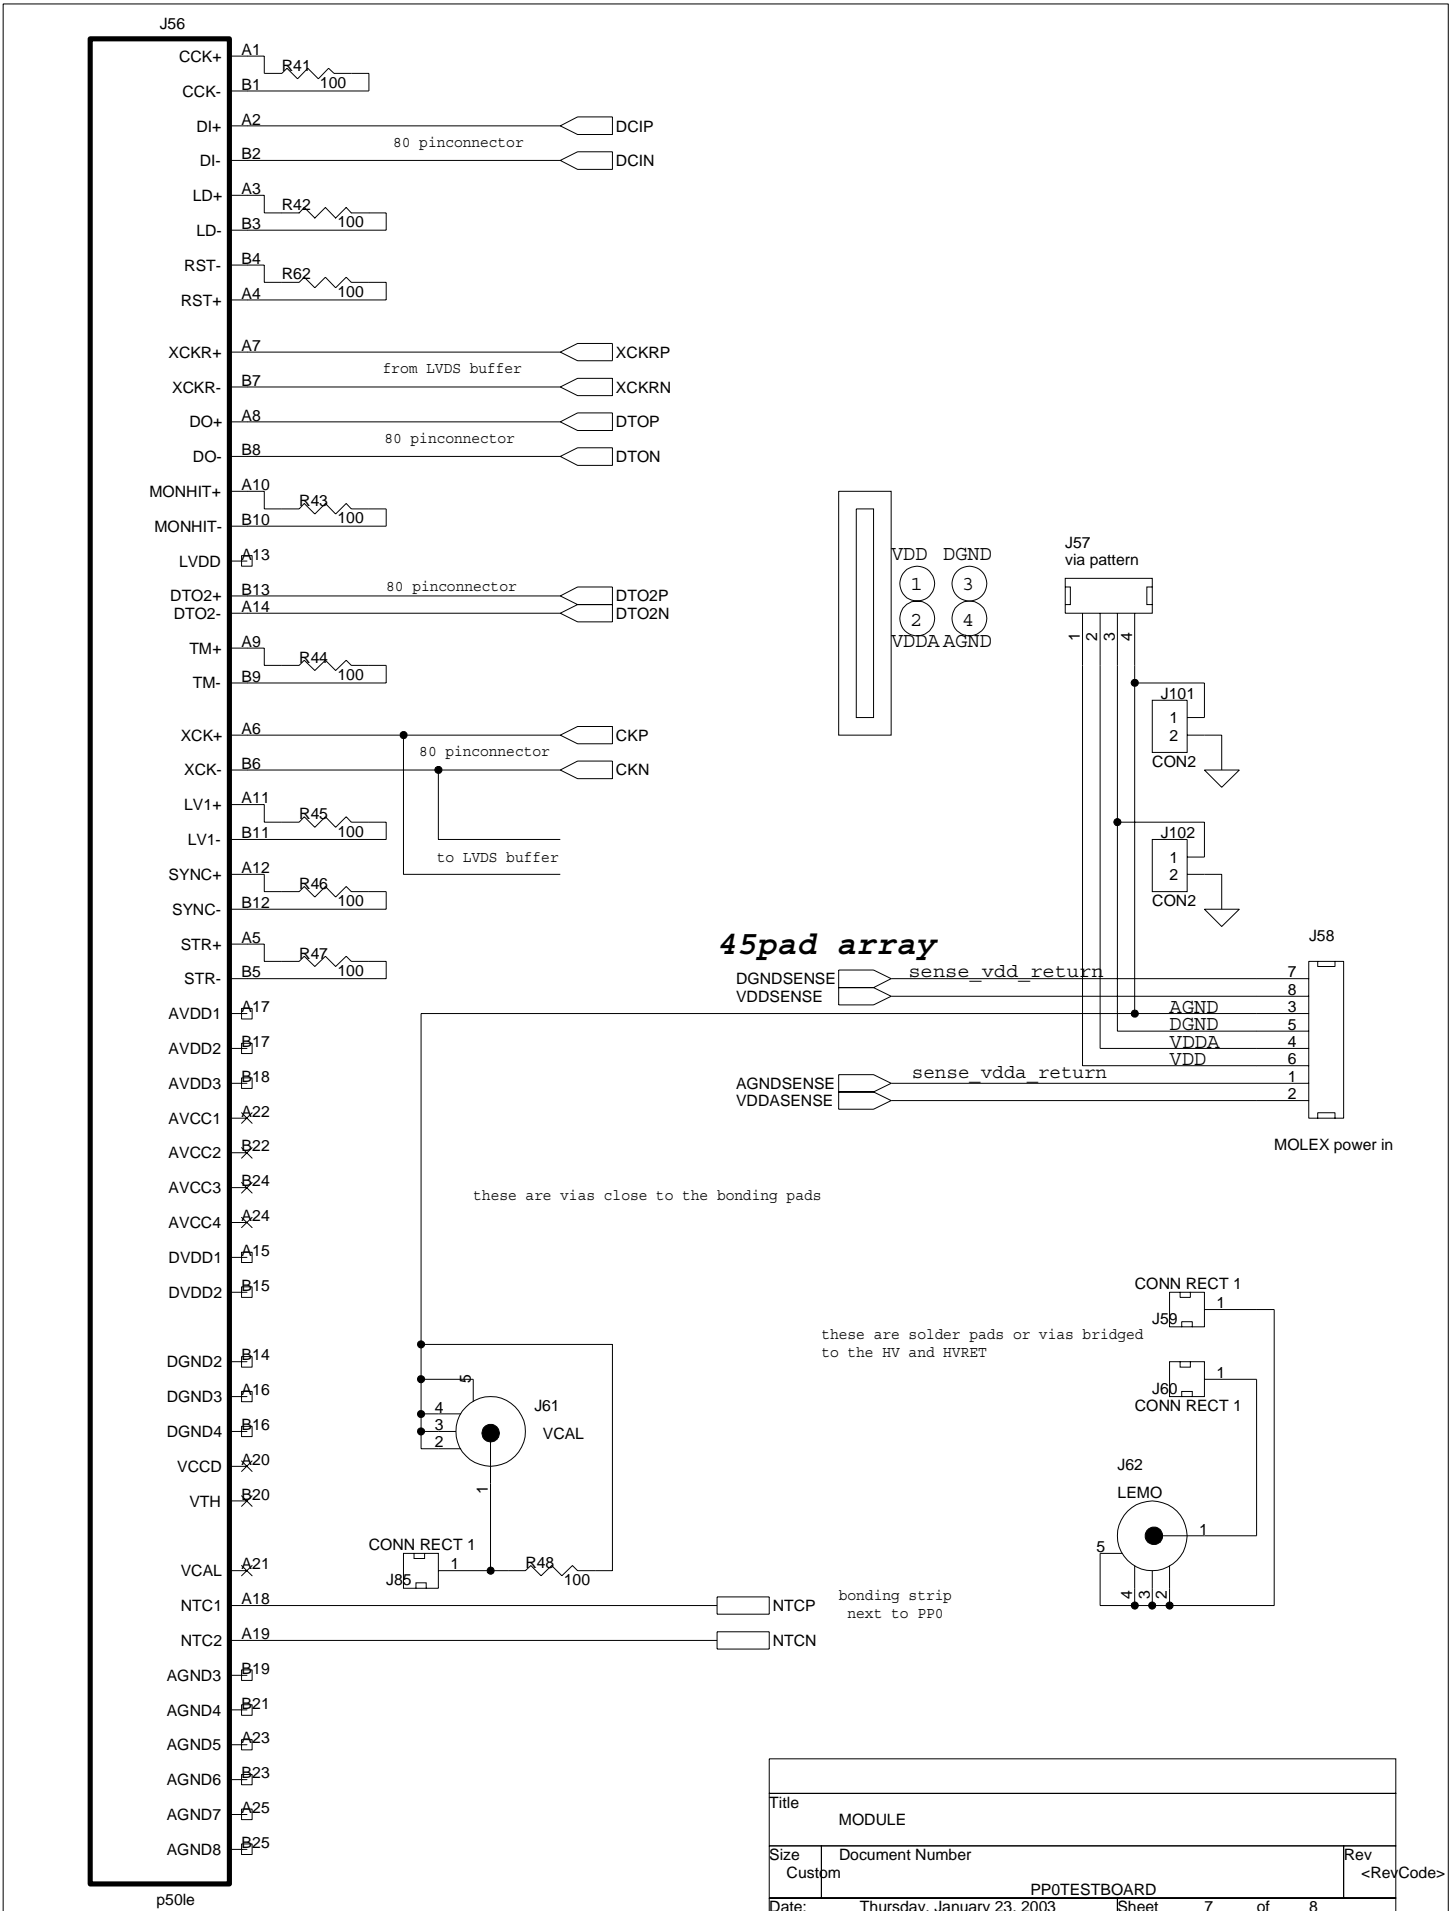

Title			MODULE
Size	Document Number	Rev	
Custom	PP0TESTBOARD	<RevCode>	
Date:	Thursday, January 23, 2003	Sheet	8 of 8

Title			MODULE
Size	Document Number	Rev	
Custom	PP0TESTBOARD	<RevCode>	
Date:	Thursday, January 23, 2003	Sheet	7 of 8

Title			MODULE
Size	Document Number	Rev	
Custom		<RevCode>	
PP0TESTBOARD			
Date:	Thursday, January 23, 2003	Sheet	6 of 8

Title		
MODULE		
Size	Document Number	Rev
Custom	PP0TESTBOARD	<RevCode>
Date:	Thursday, January 23, 2003	Sheet 4 of 8

Title			MODULE
Size	Document Number	Rev	
Custom		<RevCode>	
PP0TESTBOARD			
Date:	Thursday, January 23, 2003	Sheet	3 of 8

p50le

Title			MODULE
Size	Document Number	Rev	
Custom	PP0TESTBOARD	<RevCode>	
Date:	Thursday, January 23, 2003	Sheet	2 of 8