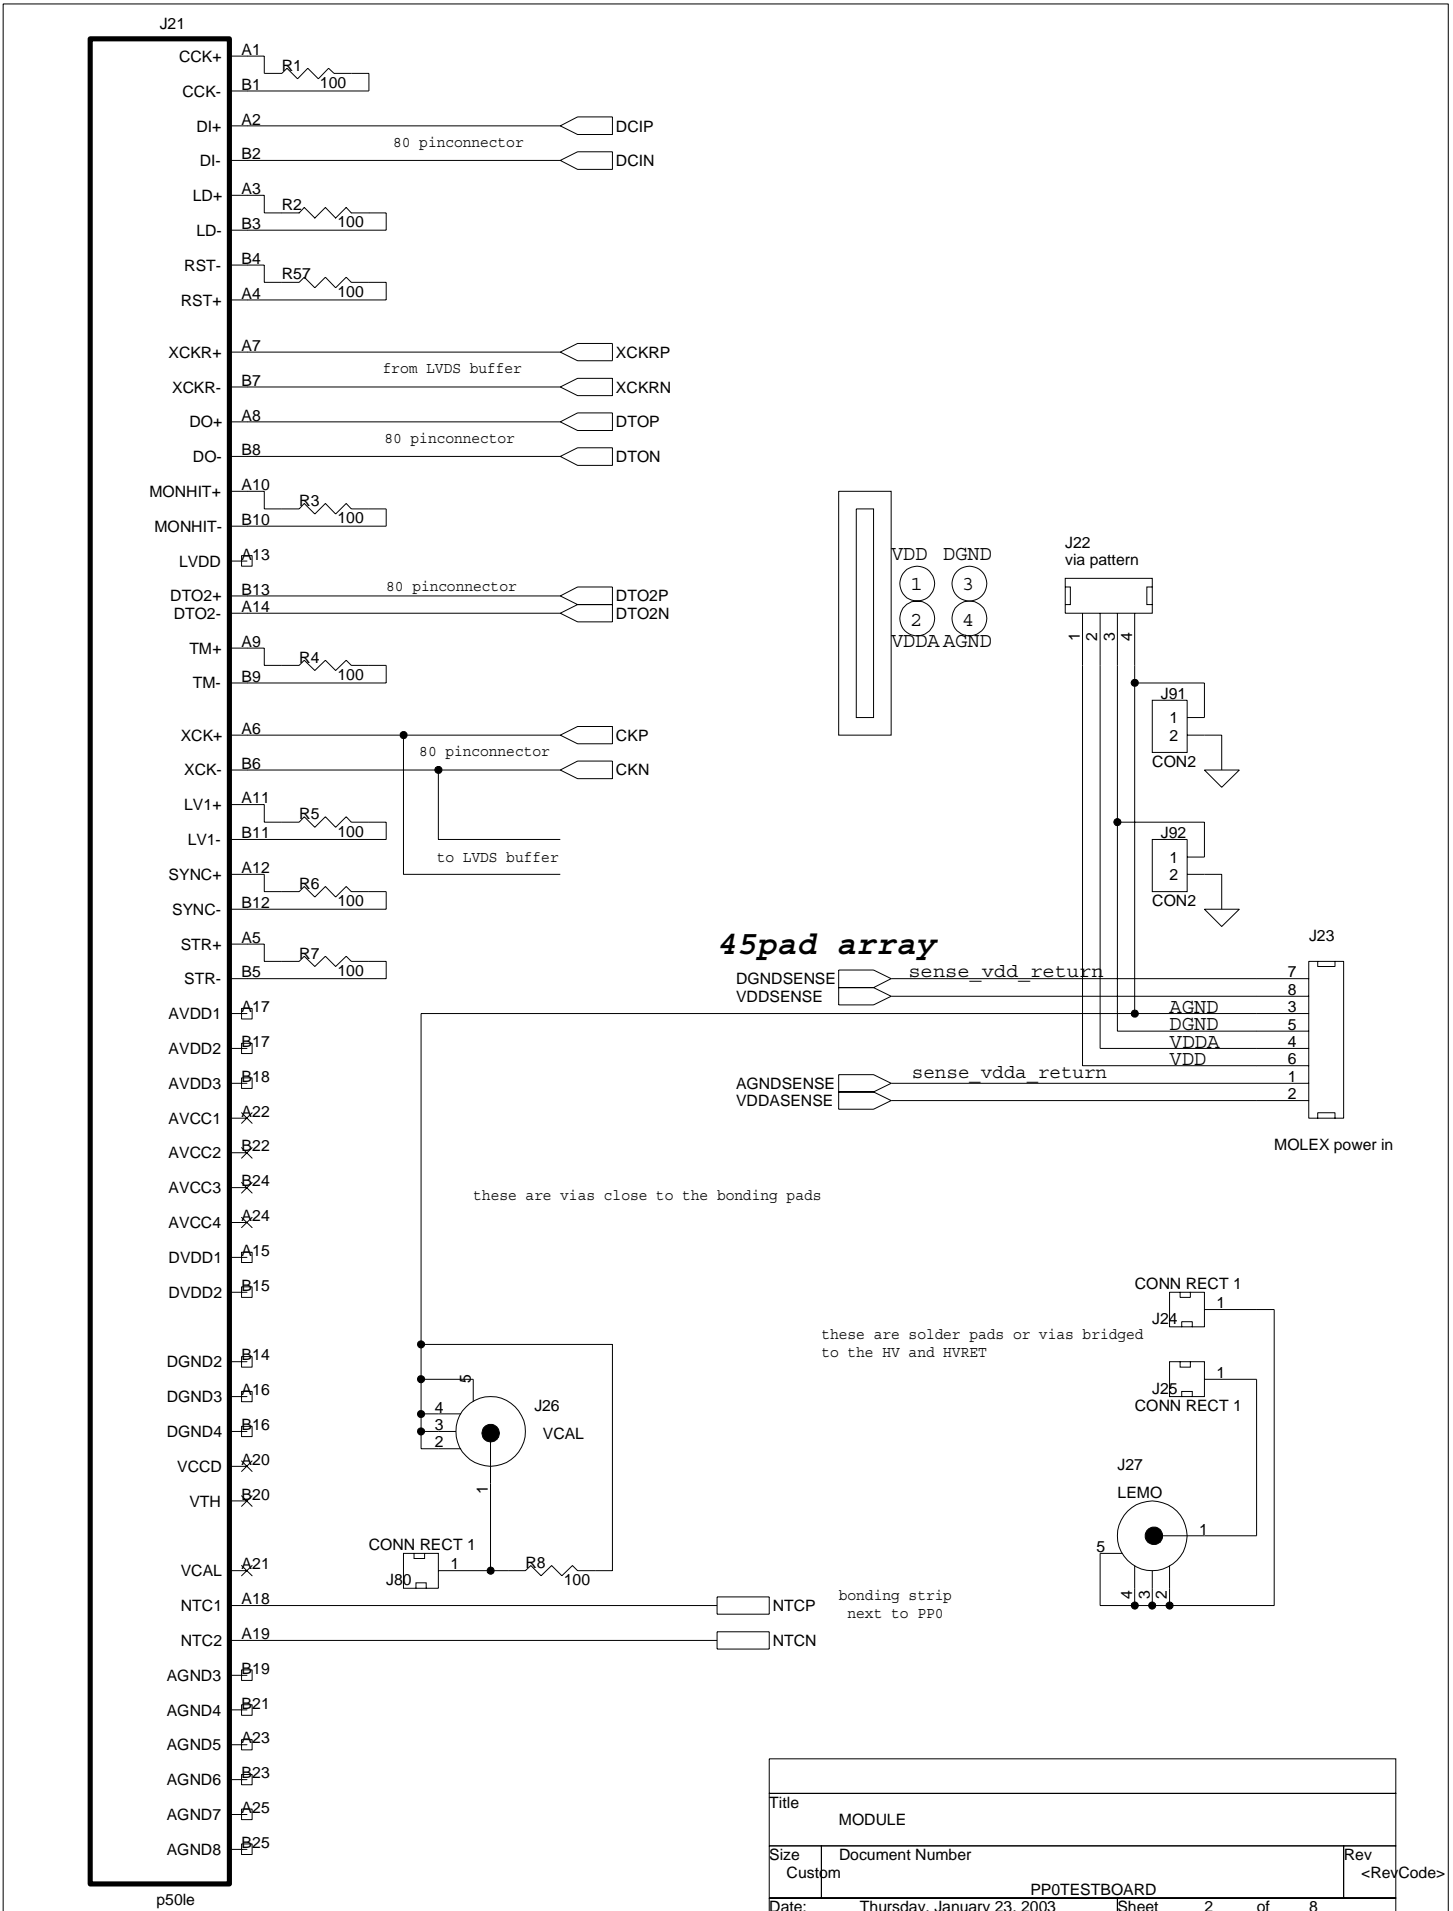

Title			MODULE
Size	Document Number	Rev	
Custom	PP0TESTBOARD	<RevCode>	
Date:	Thursday, January 23, 2003	Sheet	8 of 8

Title			MODULE
Size	Document Number	Rev	
Custom	PP0TESTBOARD	<RevCode>	
Date:	Thursday, January 23, 2003	Sheet	7 of 8

Title			MODULE
Size	Document Number	Rev	
Custom		<RevCode>	
PP0TESTBOARD			
Date:	Thursday, January 23, 2003	Sheet	6 of 8

Title		
MODULE		
Size	Document Number	Rev
Custom	PP0TESTBOARD	<RevCode>
Date:	Thursday, January 23, 2003	Sheet 4 of 8

Title			MODULE
Size	Document Number	Rev	
Custom		<RevCode>	
PP0TESTBOARD			
Date:	Thursday, January 23, 2003	Sheet	3 of 8

p50le

Title			MODULE
Size	Document Number	Rev	
Custom	PP0TESTBOARD	<RevCode>	
Date:	Thursday, January 23, 2003	Sheet	2 of 8