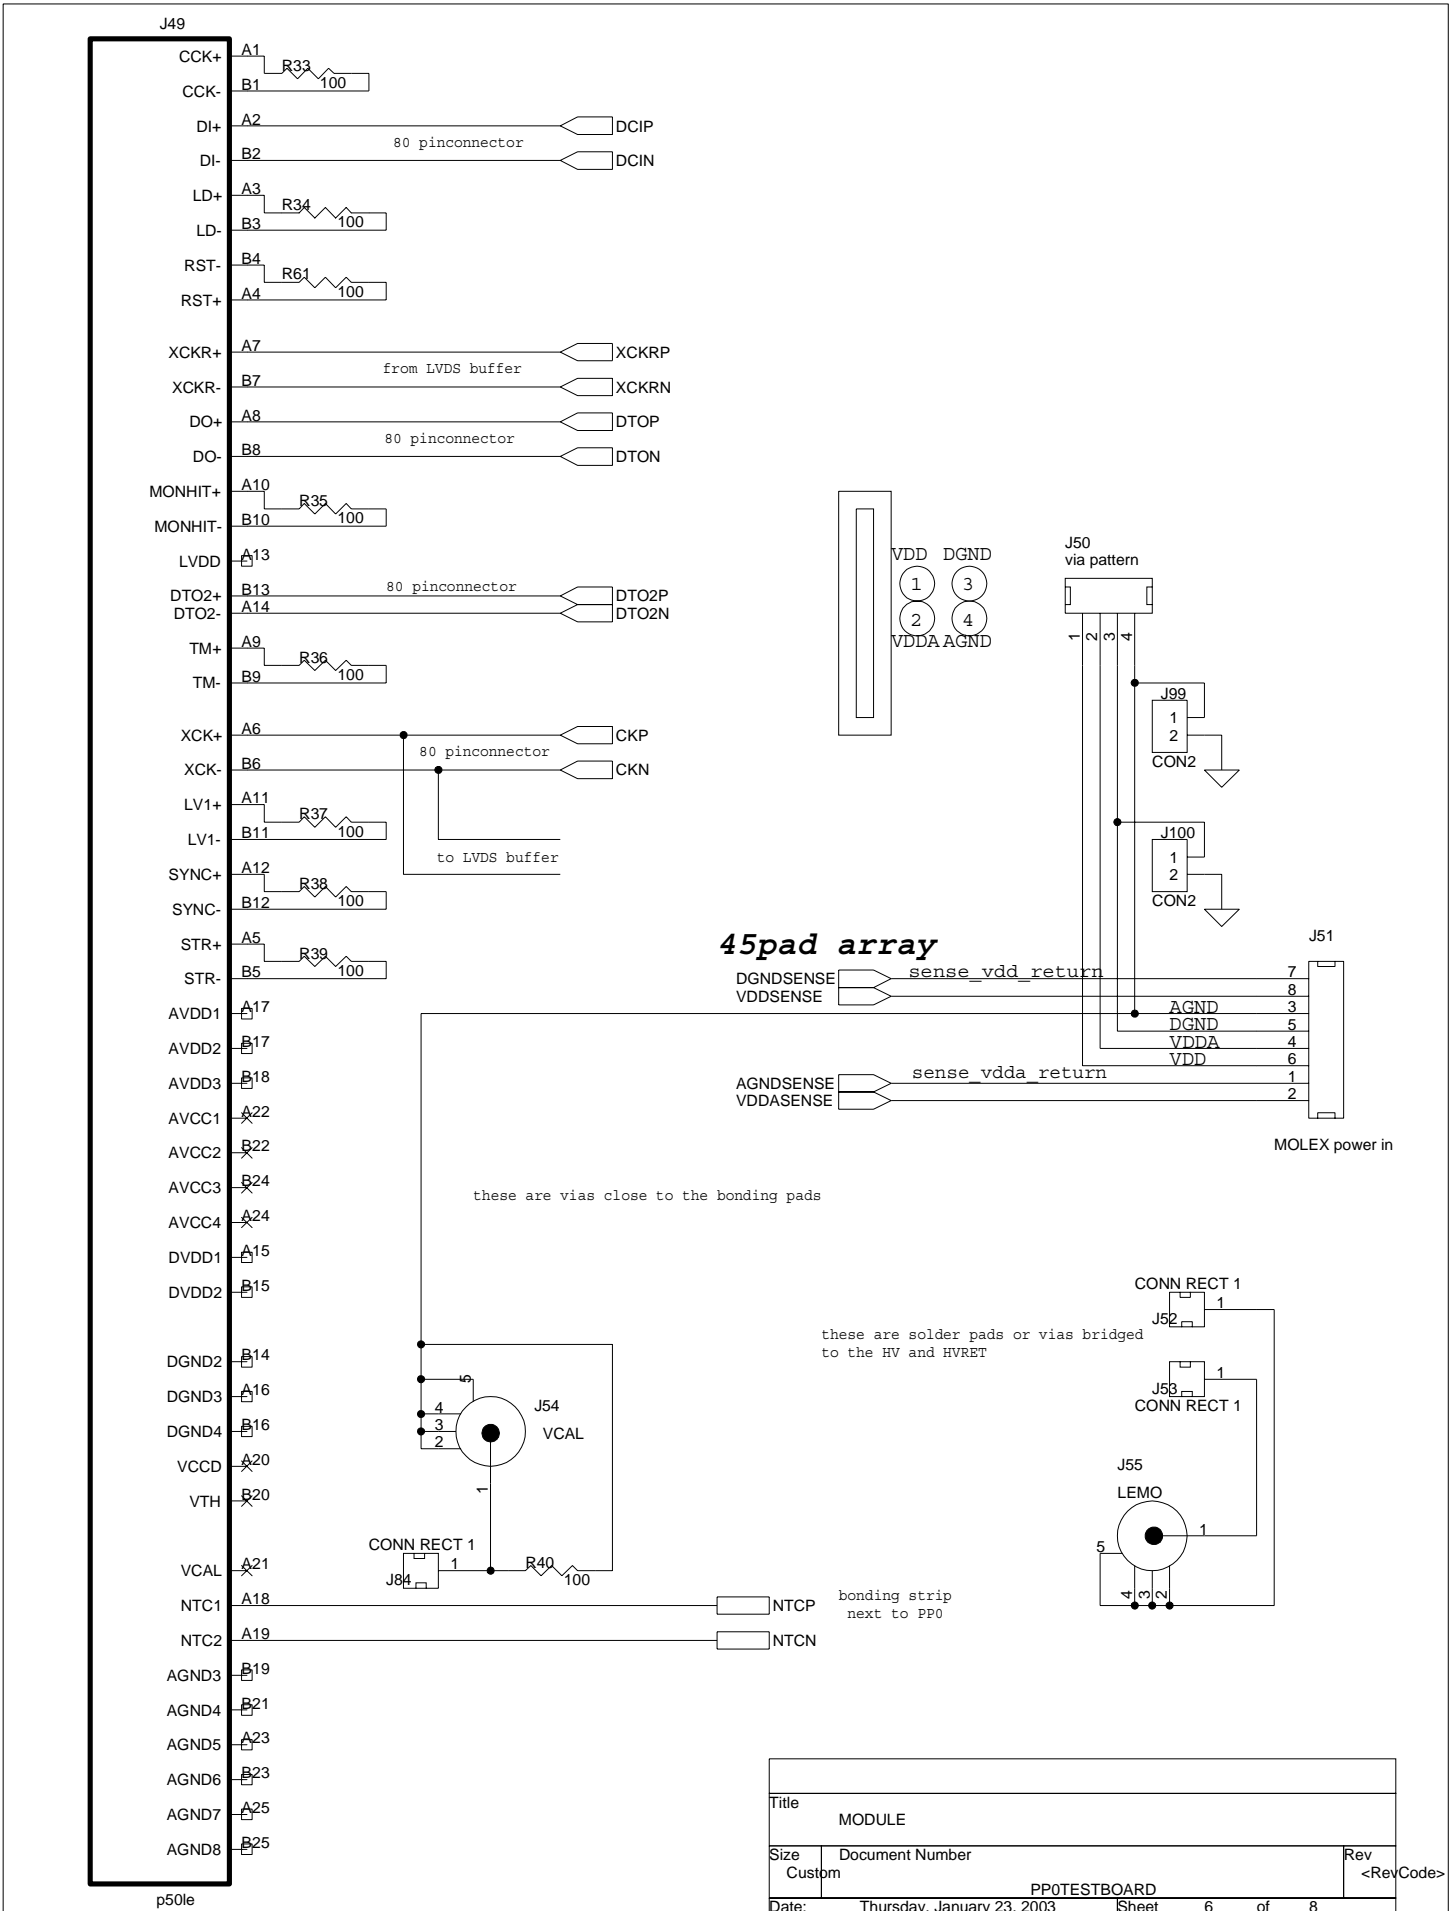

Title			MODULE
Size	Document Number	Rev	
Custom	PP0TESTBOARD	<RevCode>	
Date:	Thursday, January 23, 2003	Sheet	8 of 8

Title			MODULE
Size	Document Number	Rev	
Custom	PP0TESTBOARD	<RevCode>	
Date:	Thursday, January 23, 2003	Sheet	7 of 8

Title			MODULE
Size	Document Number	Rev	
Custom		<RevCode>	
PP0TESTBOARD			
Date:	Thursday, January 23, 2003	Sheet	6 of 8

Title		
MODULE		
Size	Document Number	Rev
Custom	PP0TESTBOARD	<RevCode>
Date:	Thursday, January 23, 2003	Sheet 4 of 8

Title			MODULE
Size	Document Number	Rev	
Custom		<RevCode>	
PP0TESTBOARD			
Date:	Thursday, January 23, 2003	Sheet	3 of 8

p50le

Title			MODULE
Size	Document Number	Rev	
Custom	PP0TESTBOARD	<RevCode>	
Date:	Thursday, January 23, 2003	Sheet	2 of 8