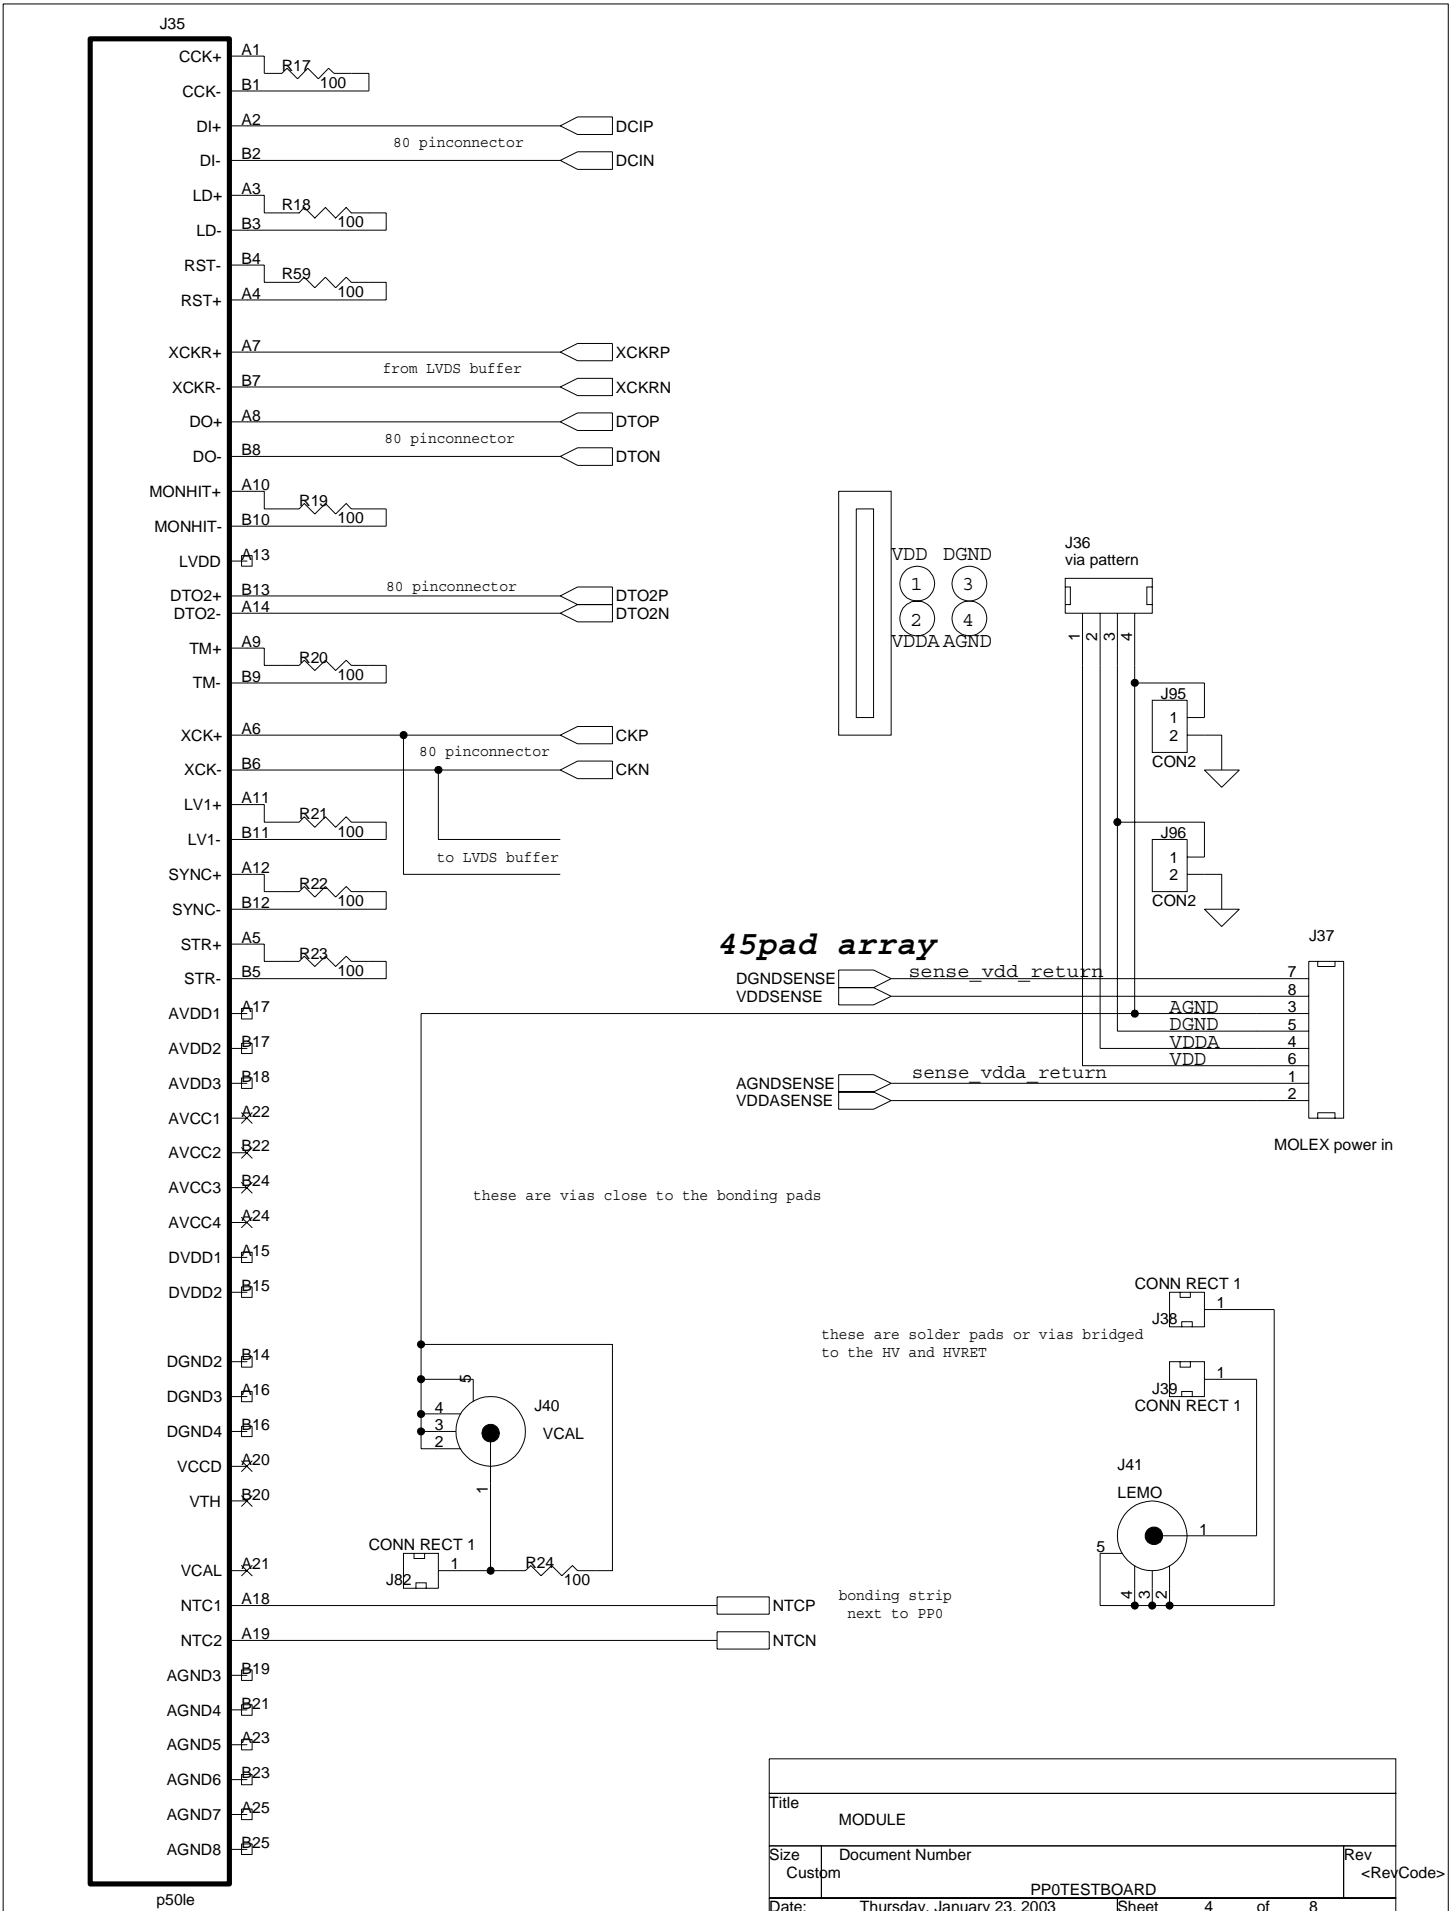

Title			MODULE
Size	Document Number	Rev	
Custom	PP0TESTBOARD	<RevCode>	
Date:	Thursday, January 23, 2003	Sheet	8 of 8

Title			MODULE
Size	Document Number	Rev	
Custom	PP0TESTBOARD	<RevCode>	
Date:	Thursday, January 23, 2003	Sheet	7 of 8

Title			MODULE
Size	Document Number	Rev	
Custom		<RevCode>	
PP0TESTBOARD			
Date:	Thursday, January 23, 2003	Sheet	6 of 8

Title		
MODULE		
Size	Document Number	Rev
Custom	PP0TESTBOARD	<RevCode>
Date:	Thursday, January 23, 2003	Sheet 4 of 8

Title			MODULE
Size	Document Number	Rev	
Custom		<RevCode>	
PP0TESTBOARD			
Date:	Thursday, January 23, 2003	Sheet	3 of 8

p50le

Title			MODULE
Size	Document Number	Rev	
Custom	PP0TESTBOARD	<RevCode>	
Date:	Thursday, January 23, 2003	Sheet	2 of 8