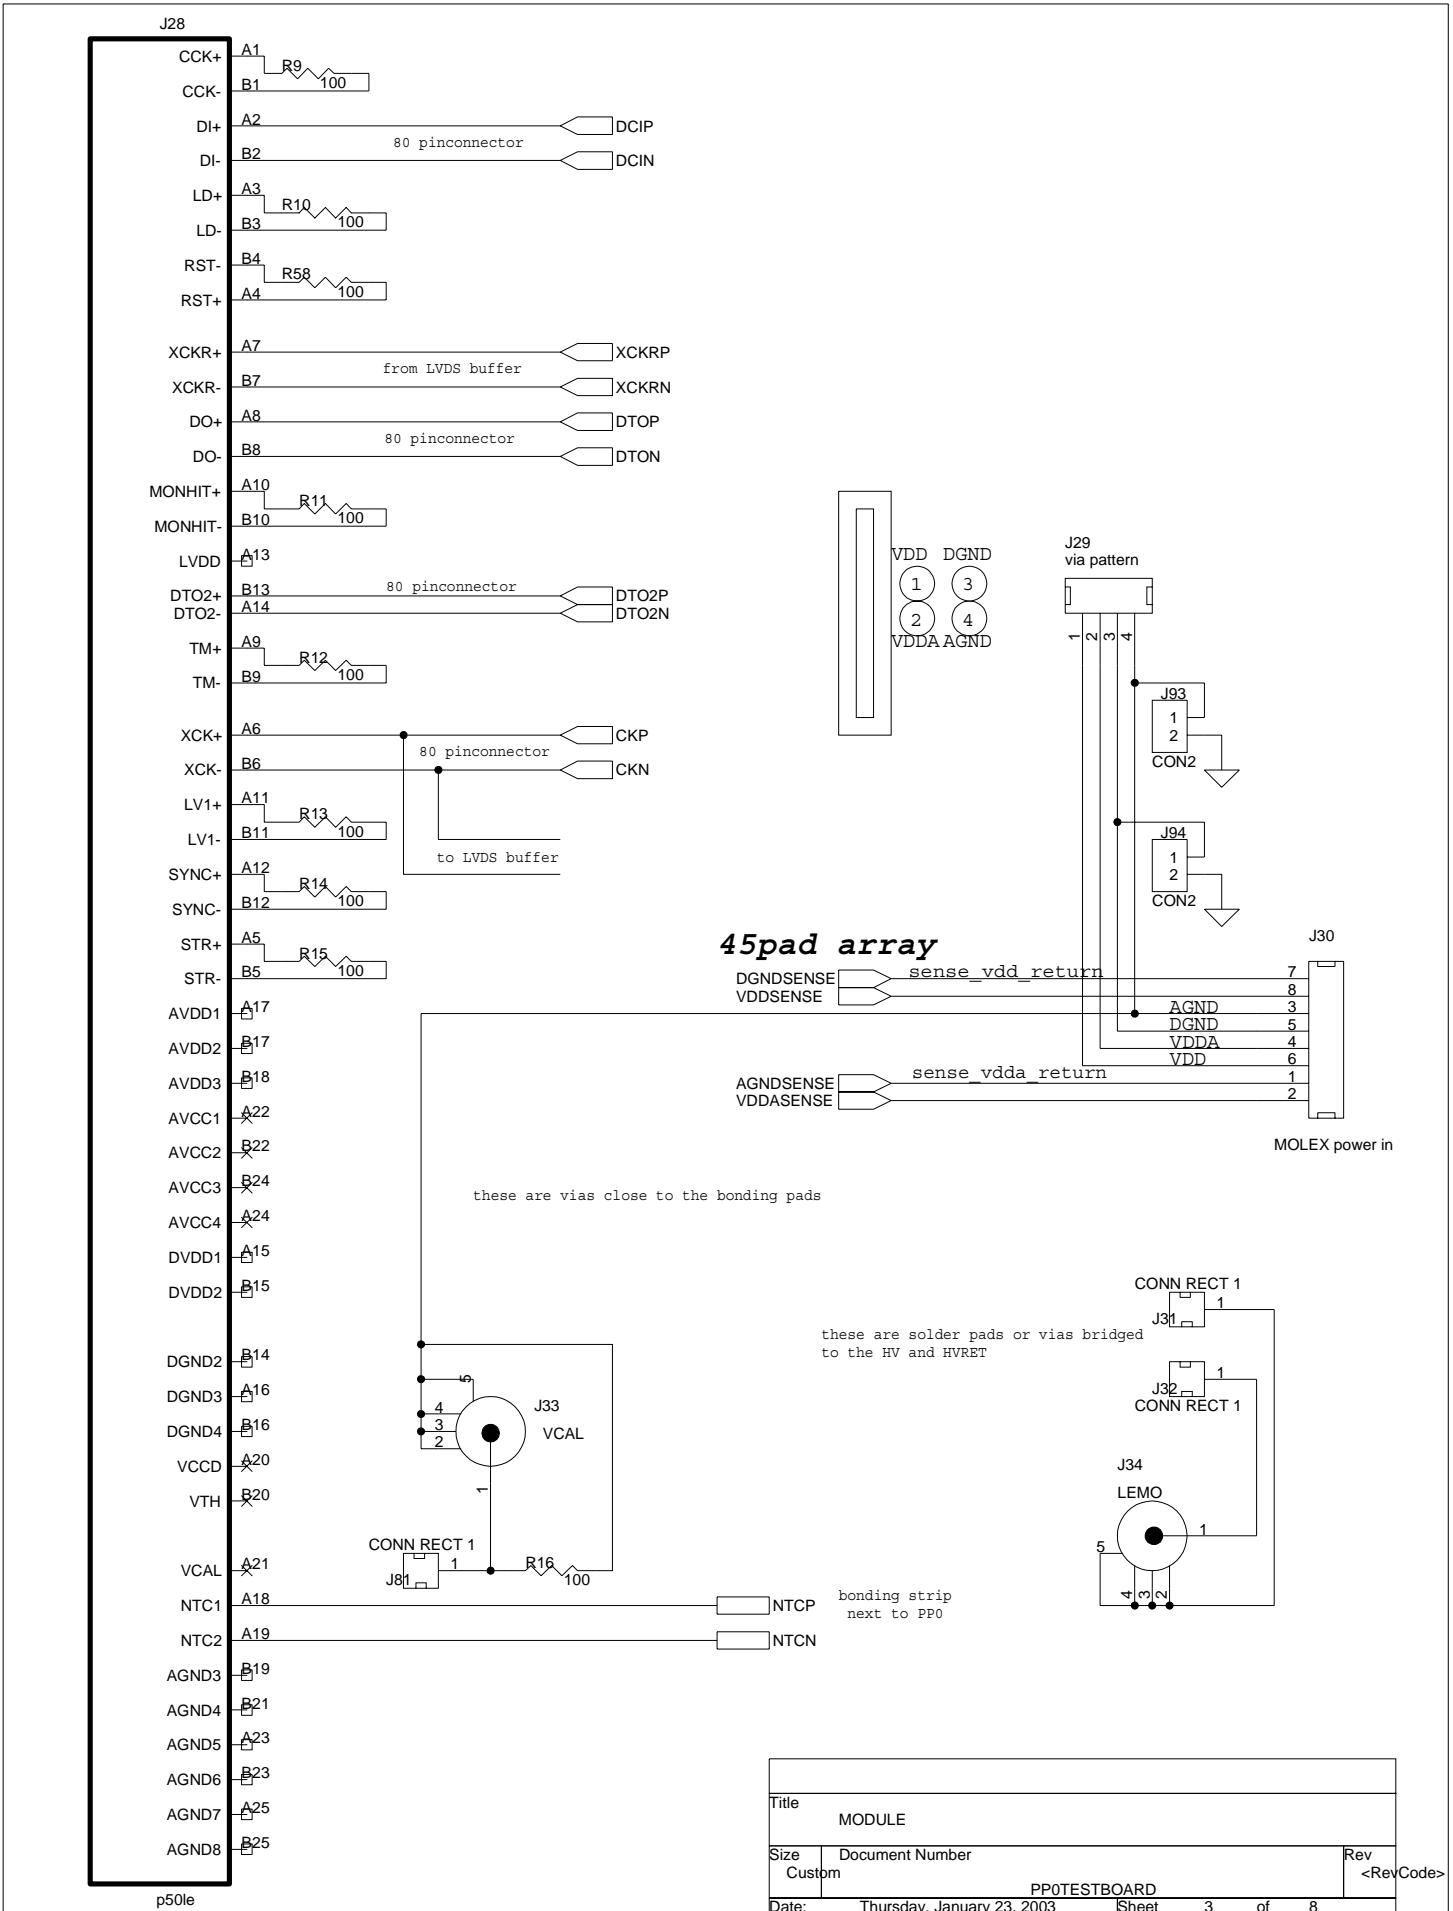

Title			MODULE
Size	Document Number	Rev	
Custom	PP0TESTBOARD	<RevCode>	
Date:	Thursday, January 23, 2003	Sheet	8 of 8

Title			MODULE
Size	Document Number	Rev	
Custom	PP0TESTBOARD	<RevCode>	
Date:	Thursday, January 23, 2003	Sheet	7 of 8

Title			MODULE
Size	Document Number	Rev	
Custom		<RevCode>	
PP0TESTBOARD			
Date:	Thursday, January 23, 2003	Sheet	6 of 8

Title		
MODULE		
Size	Document Number	Rev
Custom	PP0TESTBOARD	<RevCode>
Date:	Thursday, January 23, 2003	Sheet 4 of 8

Title			MODULE
Size	Document Number	Rev	
Custom		<RevCode>	
PP0TESTBOARD			
Date:	Thursday, January 23, 2003	Sheet	3 of 8

p50le

Title			MODULE
Size	Document Number	Rev	
Custom	PP0TESTBOARD	<RevCode>	
Date:	Thursday, January 23, 2003	Sheet	2 of 8